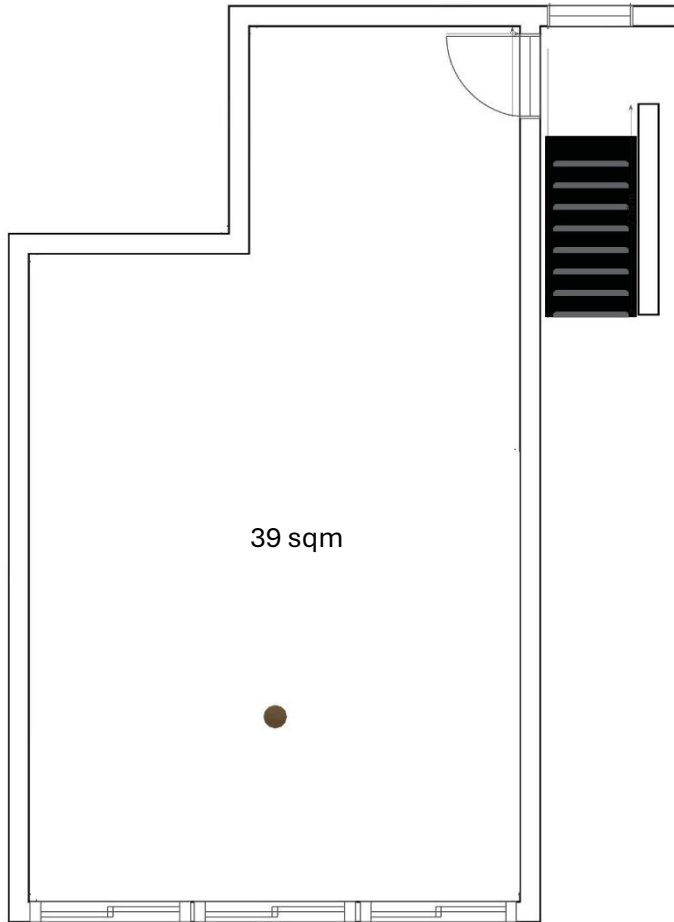

27 SACKVILLE RD, BEXHILL-ON-SEA, TN39 3JD

Commercial unit - FLOORPLAN

GROUND FLOOR

BASEMENT