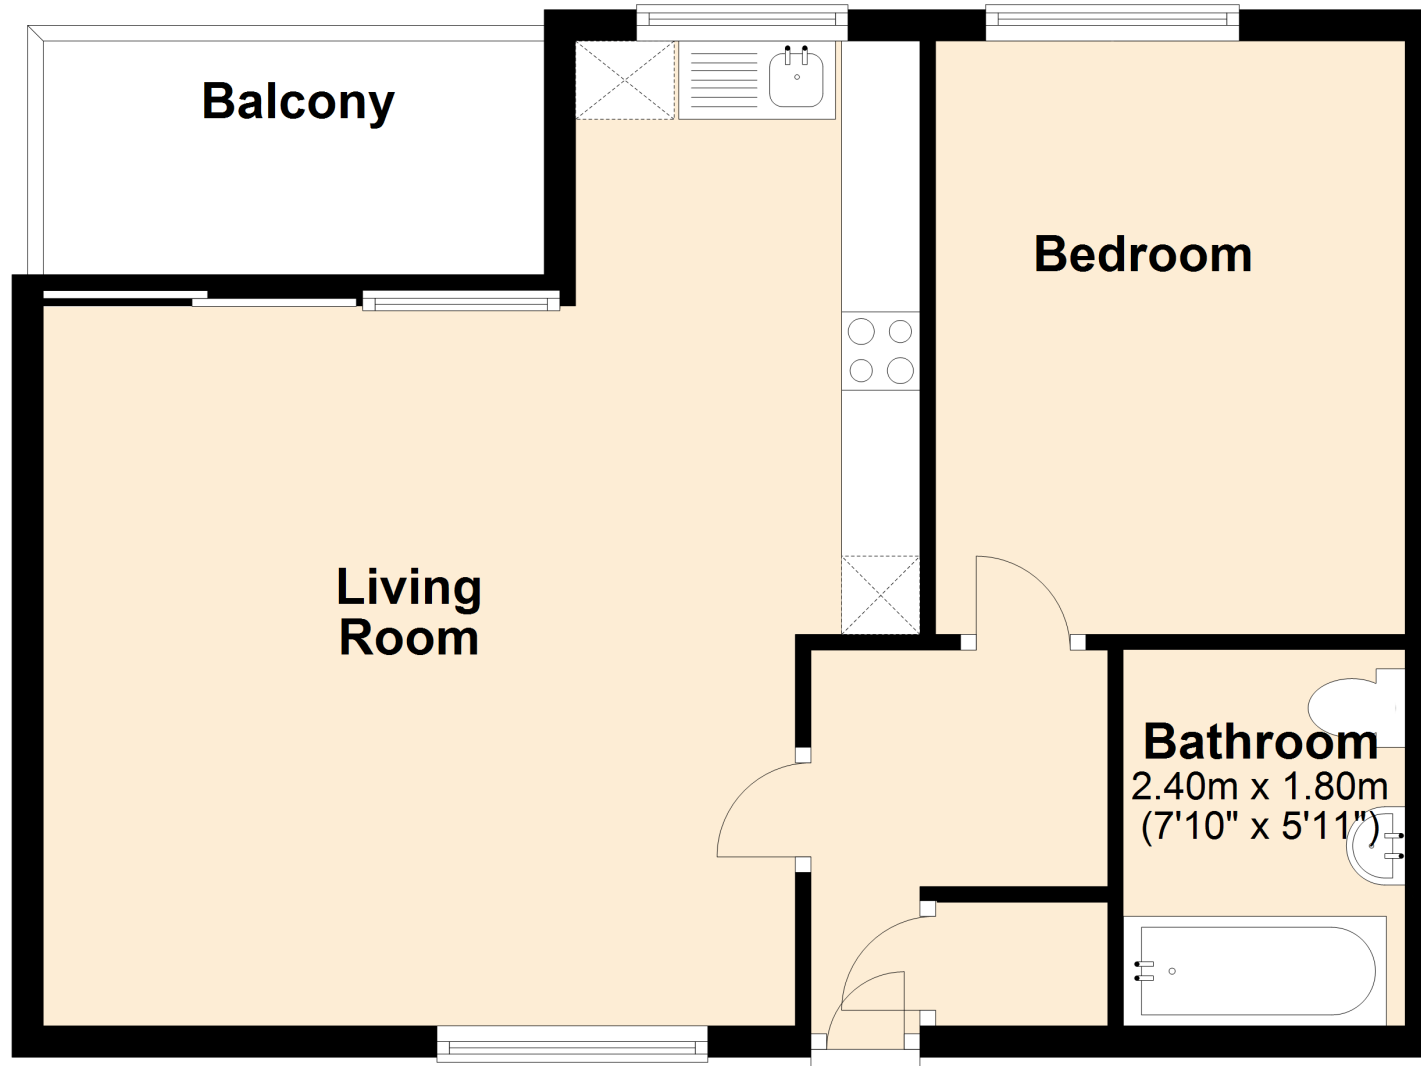

Second Floor

Approx. 49.0 sq. metres (527.1 sq. feet)

Total area: approx. 49.0 sq. metres (527.1 sq. feet)